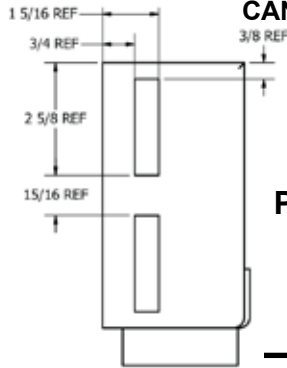

Precision Plumbing Products

"Specify with Confidence - Install with Pride"

FIRE RATED LAUNDRY AND ICEMAKER BOX SUBMITTAL

www.pppinc.net

Precision Plumbing Products has designed a fire rated Laundry and Ice maker box assembly that makes your installation simple and cost effective. Solenoid operated equipment can create destructive water hammer due to quick closing valves on the fill cycle. Water hammer can damage or even break your hose connections as well as destroy the solenoid valve. To avoid this common household problem hook your washing machine hose connectors to the quarter turn ball valve in our laundry box assembly with water hammer arrestors and rest easy. Boxes are 1 and 2 hour fire rated and include a 1/4" thick intumescent pad for fire protection.

Project: _____
Contractor: _____
Engineer: _____
Date Submitted: _____
Prepared By: _____

Boxes are 1 and 2 hour fire rated and include a 1/4" thick intumescent pad for fire protection. They are constructed of fire resistant PVC and include a deep faceplate that accepts up to two sheets of 5/8" drywall. Boxes are supplied with quarter turn valves and water hammer arrestors are certified to ASSE 1010. Right, left, or center drain with knockout test cap. Warnock Hersey tested to ASTM E814, CAN/ULC S115.