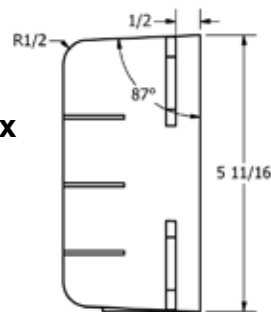

**Fire Rated
Plastic Ice Maker Box
MM-500PIMBFR**