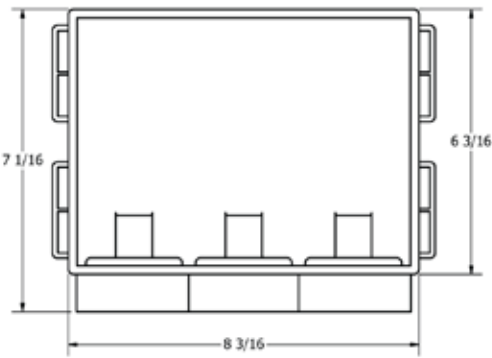

Project: _____
Contractor: _____
Engineer: _____
Date Submitted: _____
Prepared By: _____

Boxes are 1 and 2 hour fire rated and include a 1/4" thick intumescent pad for fire protection. They are constructed of fire resistant PVC and include a deep faceplate that accepts up to two sheets of 5/8" drywall. Boxes are supplied with quarter turn valves and water hammer arrestors are certified to ASSE 1010. Right, left, or center drain with knockout test cap. Warnock Hersey tested to ASTM E814, CAN/ULC S115.