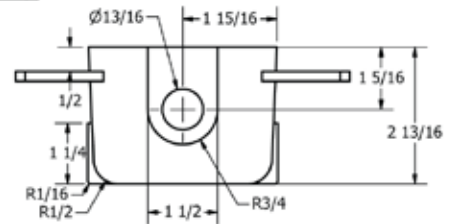

Precision Plumbing Products

"Specify with Confidence - Install with Pride"

**FIRE RATED METAL OR PLASTIC LAUNDRY BOXES
WITH WATER HAMMER ARRESTORS**

Project: _____
Contractor: _____
Engineer: _____
Date Submitted: _____
Prepared By: _____

Boxes are 1 and 2 hour fire rated and include a 1/4" thick intumescent pad for fire protection. They are constructed of fire resistant PVC and include a deep faceplate that accepts up to two sheets of 5/8" drywall. Boxes are supplied with quarter turn valves and water hammer arrestors are certified to ASSE 1010. Right, left, or center drain with knockout test cap. Warnock Hersey tested to ASTM E814, CAN/ULC S115.

**Fire Rated
Plastic Laundry Box
MM-500PLBFR**

LEAD FREE

**Fire Rated
Plastic Ice Maker Box
MM-500PIMBFR**

JL Industries, Inc.

Precision Plumbing Products

Division of JL Industries, Inc.

802 SE 199th Avenue
Portland, Oregon 97233
T (503) 256-4010
F (503) 253-8165
www.pppinc.net

Made in the USA.
We do not export labor.