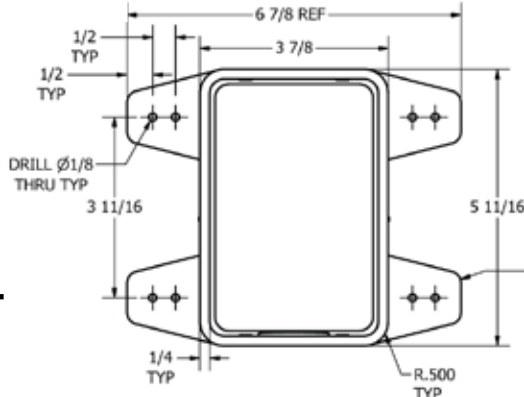

Precision Plumbing Products

"Specify with Confidence - Install with Pride"

**FIRE RATED METAL OR PLASTIC LAUNDRY BOXES
WITH WATER HAMMER ARRESTORS**

Project: _____
Contractor: _____
Engineer: _____
Date Submitted: _____
Prepared By: _____

Boxes are 1 and 2 hour fire rated and include a 1/4" thick intumescent pad for fire protection. They are constructed of fire resistant PVC and include a deep faceplate that accepts up to two sheets of 5/8" drywall. Boxes are supplied with quarter turn valves and water hammer arrestors are certified to ASSE 1010. Right, left, or center drain with knockout test cap. Warnock Hersey tested to ASTM E814, CAN/ULC S115.

**Fire Rated
Plastic Laundry Box
MM-500PLBFR**

LEAD FREE

**Fire Rated
Plastic Ice Maker Box
MM-500PIMBFR**

JL Industries, Inc.

Precision Plumbing Products

Division of JL Industries, Inc.

802 SE 199th Avenue
Portland, Oregon 97233
T (503) 256-4010
F (503) 253-8165
www.pppinc.net

Made in the USA.
We do not export labor.