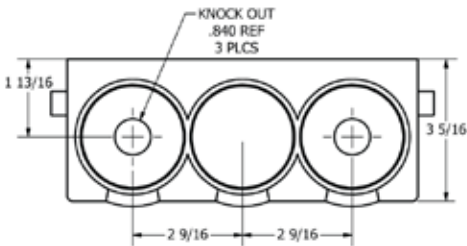

Precision Plumbing Products

"Specify with Confidence - Install with Pride"

**FIRE RATED METAL OR PLASTIC LAUNDRY BOXES
WITH WATER HAMMER ARRESTORS**

Project: _____
Contractor: _____
Engineer: _____
Date Submitted: _____
Prepared By: _____

Boxes are 1 and 2 hour fire rated and include a 1/4" thick intumescent pad for fire protection. They are constructed of fire resistant PVC and include a deep faceplate that accepts up to two sheets of 5/8" drywall. Boxes are supplied with quarter turn valves and water hammer arrestors are certified to ASSE 1010. Right, left, or center drain with knockout test cap. Warnock Hersey tested to ASTM E814, CAN/ULC S115.

**Fire Rated
Plastic Laundry Box
MM-500PLBFR**

LEAD FREE

**Fire Rated
Plastic Ice Maker Box
MM-500PIMBFR**

JL Industries, Inc.

Precision Plumbing Products

Division of JL Industries, Inc.

802 SE 199th Avenue
Portland, Oregon 97233
T (503) 256-4010
F (503) 253-8165
www.pppinc.net

Made in the USA.
We do not export labor.