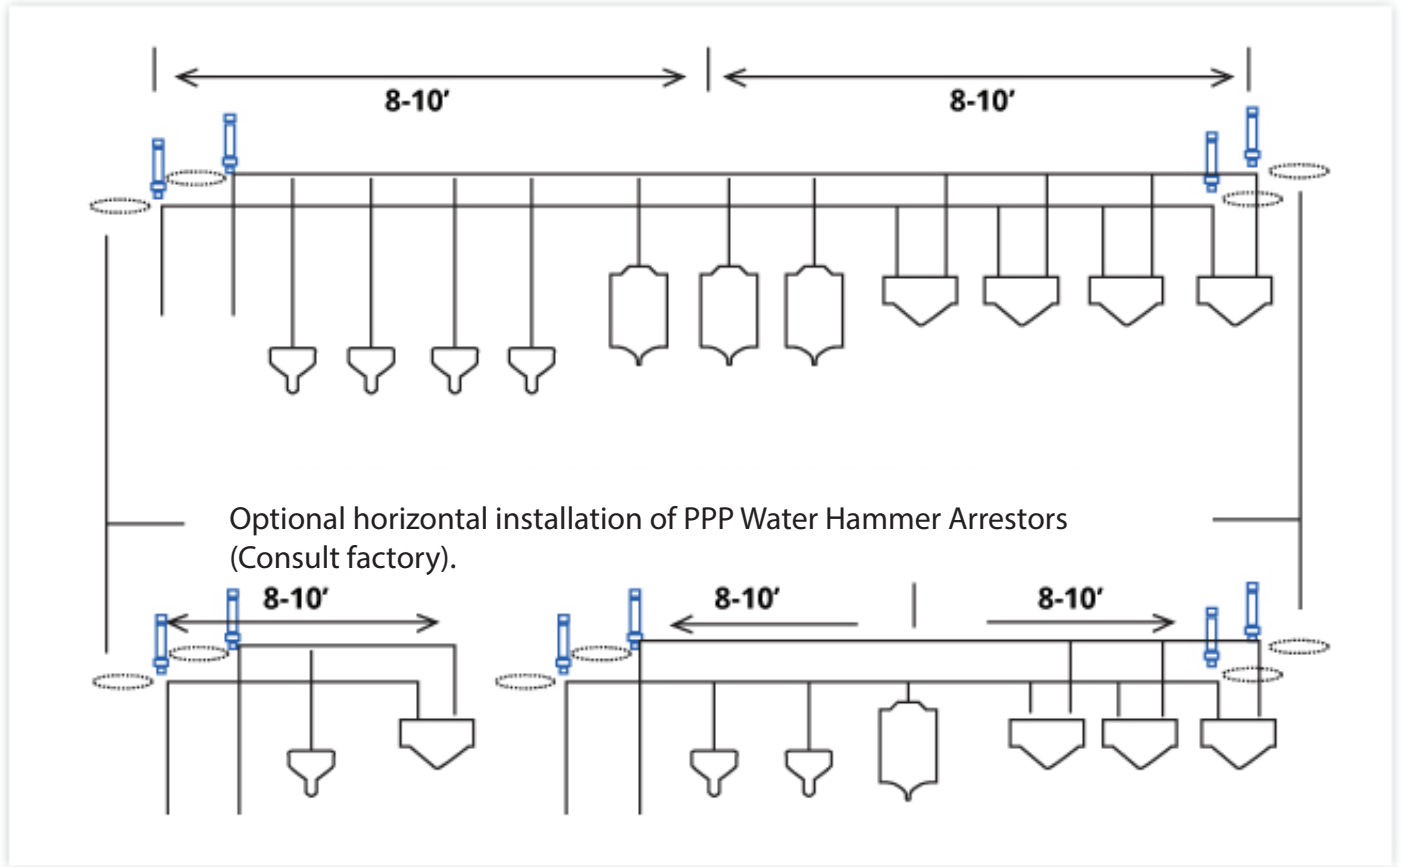

Precision Plumbing Products

"Specify with Confidence - Install with Pride"

RECOMMENDED LOCATION OF ARRESTORS IN A SYSTEM

Precision Plumbing Products

Division of JL Industries, Inc.

802 SE 199th Ave.
Portland, Oregon 97233