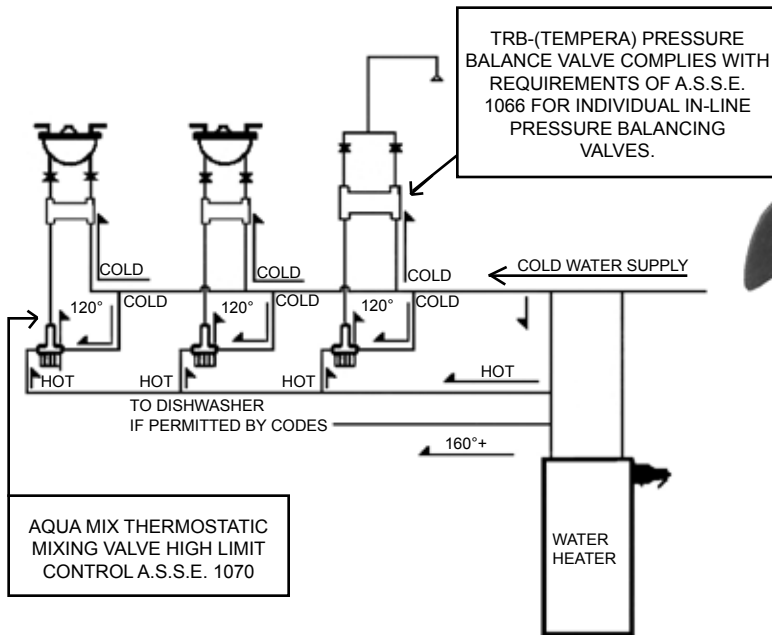

**Precision Plumbing Products**

*"Specify with Confidence - Install with Pride"*

**TEMPERA-THERM  
THERMOSTATIC/PRESSURE BALANCE CONTROL**

www.pppinc.net

TEMPERA-THERM KIT

**PART NUMBERS:**

- TRB-1T - Pressure Balancing Valve w/PTMV-500-70 Mixing Valve
- TRB-2T - Pressure Balancing Valve w/PTMV-750-70 Mixing Valve
- TRB-3T - Pressure Balancing Valve w/PTMV-1000-70 Mixing Valve

PRECISION PLUMBING PROVIDES THE FIRST HIGH LIMIT THERMOSTATIC/ PRESSURE BALANCE CONTROL PACKAGE FOR TWO HANDLE MIXING VALVES. THIS APPLICATION WILL PROVIDE TEMPERATURE CONTROL AT A MAXIMUM OF 120°F FOR ALL FIXTURES IN THE HOME OR BUSINESS. PLACE THE TEMPERA VALVE AHEAD OF THE SHOWER CONTROLS TO MAINTAIN EVEN TEMPERATURES DURING USE.