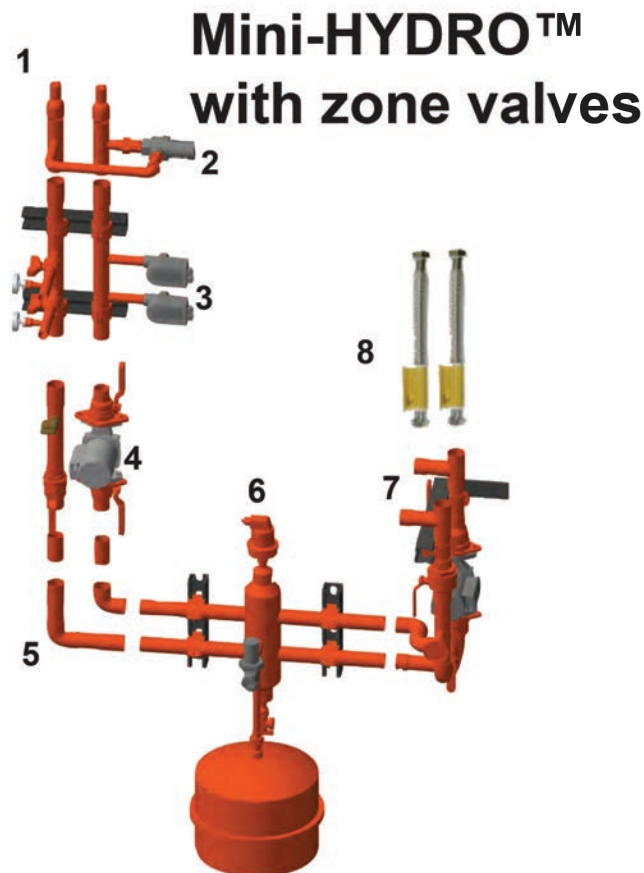

### Thermostatic Mixing Valves

Part Number	Description	\$ Price
PHP-TMV500	Sweat 1/2" Thermostatic Mixing Valve	209.50
PHP-TMV750	Sweat 3/4" Thermostatic Mixing Valve	209.50
PHP-TMV1000	Sweat 1" Thermostatic Mixing Valve	209.50

### Mini-Sep™ - Includes Air Vent, Fast-Fill Pressure-Reducing Valve

Part Number	Description	\$ Price
PHP-MSEP-1000	1" Mini-Sep™	791.40
PHP-MSEP-1250	1 1/4" Mini-Sep™	904.45

### Mini-Sep Plus™ - Includes Air Vent, Fast-Fill Pressure-Reducing Valve, Expansion Tank, Mounting Bracket.

Part Number	Description	\$ Price
PHP-MSEPPLUS-1000	1" Mini-Sep Plus™	1188.15
PHP-MSEPPLUS-1250	1 1/4" Mini-Sep Plus™	1308.40

## Mini-HYDRO™ Kit - Secondary Zoning With Valves

Ref #	Part Number	Description	\$ Price
1	P-AVA 1250	Air Vent	27.00
2	PHP-PMDPV750SW KIT	Differential Pressure By-Pass Valve Kit	416.55
3	PHP-PMZVCM-1SW	1 Zone Valve Component Module	786.75
	PHP-PMZVCM-2SW	2 Zone Valve Component Module	1,436.60
	PHP-PMZVCM-3SW	3 Zone Valve Component Module	2,124.75
4	PHP-MSEP-1250SW KIT GF	Zone Valve Starter and Purge Kit - Grundfos UPS15-58FC	932.25
	PHP-MSEP-1250SW KIT TACO	Zone Valve Starter and Purge Kit - Taco 00R-MSF1-IFC	913.60
	SEP-1250SW KIT TDT	Zone Valve Starter/Purge Kit with Taco T	1,190.15
	PHP-MSEP-1250SW KIT WDP	Zone Valve Starter/Purge Kit with Wilo P	1,581.00
5	PHP-PMJBENDSW	"J" Bend Kit, 1 Short Bend, 1 Long Bend	130.80
6	PHP-MSEPPLUS-1250	1 1/4" Mini-Sep Plus	1,308.40
7	PHP-MSEP-BCG	Primary Loop Kit w/Taps and Grundfos Pump UPS15-58FC	1,630.80
	PHP-MSEP-BCT	Primary Loop Kit w/Taps and Taco Pump 00R-MSF1-IFC	1,612.15
	PHP-MSEP-BCLP	Primary Loop Kit w/out Pump	1,163.00
8	PHP-SWC-1250-18	1 1/4" Stainless Steel Flex Connector w/Sweat Adapters 18"	152.70
	PHP-SWC-1250-24	1 1/4" Stainless Steel Flex Connector w/Sweat Adapters 24"	165.95