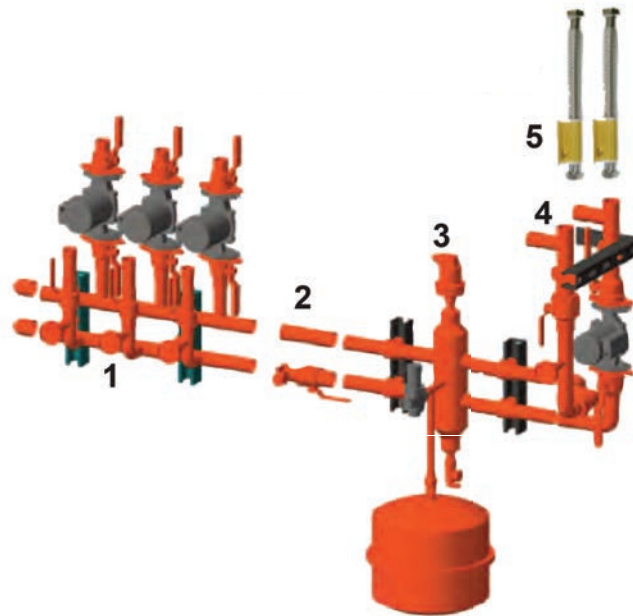

Mini-HYDRO™ Kit - Secondary Zoning With Pumps

Ref #	Part Number	Description	$ Price
Not shown	PHP-AVA 1250	Air Vent	27.00
	PHP-PMPCM-1TSW	1 Zone Pump Component Module - Taco	1,123.30
	PHP-PMPCM-1GSW	1 Zone Pump Component Module - Grundfos	1,141.90
	PHP-PMPCM-2TSW	2 Zone Pump Component Module - Taco	1,899.75
	PHP-PMPCM-2GSW	2 Zone Pump Component Module - Grundfos	1,936.85
1	PHP-PMPCM-3TSW	3 Zone Pump Component Module - Taco	2,714.60
	PHP-PMPCM-3GSW	3 Zone Pump Component Module - Grundfos	2,770.40
	PHP-PMPCM-1LPSW	1 Zone Pump Component Module w/out Pump	707.85
	PHP-PMPCM-2LPSW	2 Zone Pump Component Module w/out Pump	1,092.65
	PHP-PMPCM-3LPSW	3 Zone Pump Component Module w/out Pump	1,513.15
2	PHP-MSEP-1250SW KIT	Pump Module Adapter Kit. Includ.: End Caps w/Plugs, Shutoff w/ Purge Valve	236.30
Not shown	PHP-PMJBENDSW	"J" Bend Kit, 1 Short Bend, 1 Long Bend	130.80
3	PHP-MSEPPLUS-1250	1 1/4" Mini-Sep Plus	1308.40
	PHP-MSEP-BCG	Primary Loop Kit Includs. Taps for indirect water tank connection, and Grundfos Pump (UPS15-58FC or Taco) R-MSF1-IFC pump.	1,630.80
4	PHP-MSEP-BCT	Primary Loop Kit w/Taps and Taco Pump 00R-MSF1-IFC	1,612.25
	PHP-MSEP-BCLP	Primary Loop Kit w/out Pump	1,163.00
	PHP-SWC-1250-18	1 1/4" Stainless Steel Flex Connector w/Sweat Adapters 18"	152.70
5	PHP-SWC-1250-24	1 1/4" Stainless Steel Flex Connector w/Sweat Adapters 24"	165.95

**FOR INFORMATION OR A QUOTE, CALL
RICK LAMPERT or JORDAN HATTIG (503) 445-4188
www.pppinc.net/price-list.html**

802 SE 199th Ave., Portland, Oregon 97233
(503) 445-4188 FAX: (503) 445-4187

Rev K 06-18