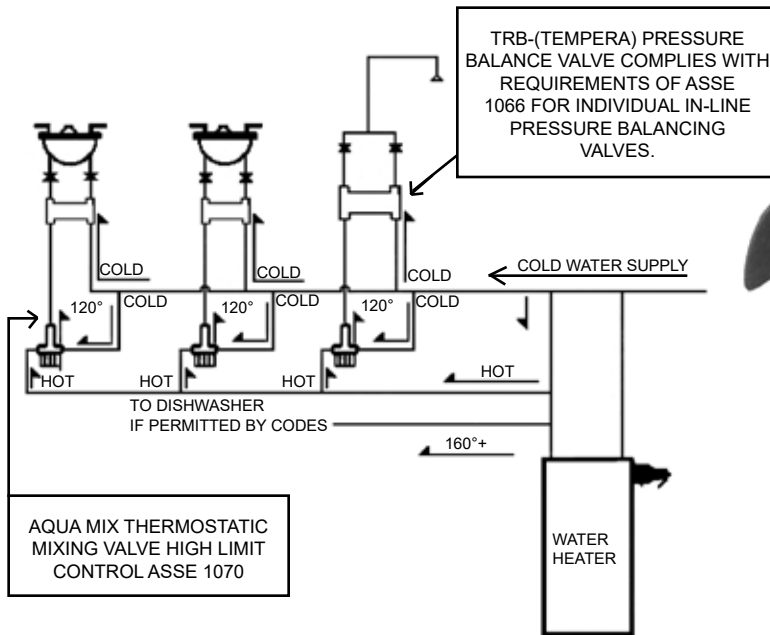

Precision Plumbing Products
"Specify with Confidence - Install with Pride"

LEAD FREE

**TEMPERA-THERM
 THERMOSTATIC/PRESSURE BALANCE CONTROL**

www.pppinc.net

TEMPERA-THERM KIT

PART NUMBERS:

- TRB-1T - Pressure Balancing Valve w/PTMV-500-70 Mixing Valve
- TRB-2T - Pressure Balancing Valve w/PTMV-750-70 Mixing Valve
- TRB-3T - Pressure Balancing Valve w/PTMV-1000-70 Mixing Valve

Precision Plumbing provides the first High Limit Thermostatic/Pressure Balance Control Package for two handle mixing valves.

This application will provide temperature control at a maximum of 120°F for all fixtures in the home or business.

Place the tempera valve ahead of the shower controls to maintain even temperatures during use.

NOTE:

System designed for a hot water flow rate of 8 GPM or less.

Precision Plumbing Products

Division of JL Industries, Inc.